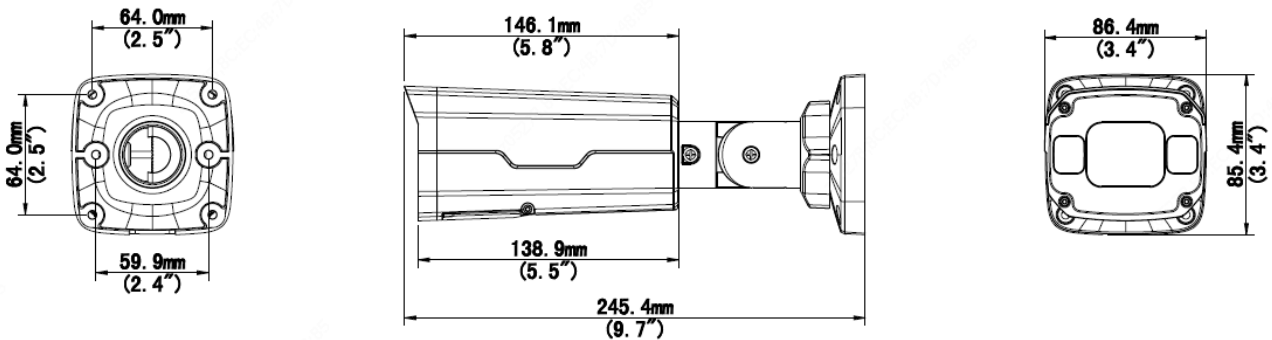

Safety	CE LVD (EN 62368-1:2014+A11:2017) CB (IEC 62368-1:2014) UL (UL 62368-1, 2nd Ed., Issue Date: 2014-12-01)
Environment	CE-RoHS (2011/65/EU;(EU)2015/863); WEEE (2012/19/EU); Reach (Regulation (EC) No 1907/2006)
Protection	IP67 (IEC 60529:1989+AMD1:1999+AMD2:2013) IK10 (IEC 62262:2002)
General	
Power	DC 12V±25%, PoE (IEEE 802.3af)
	Power consumption: Max 8.5W
Power Interface	∅ 5.5mm coaxial power plug
Dimensions (L × W × H)	245.4 × 85.4 × 86.4mm (9.7" × 3.4" × 3.4")
Weight	0.92kg (2.03lb)
Material	Metal
Working Environment	-30°C ~ 60°C (-22°F ~ 140°F), Humidity: ≤95% RH (non-condensing)
Storage Environment	-30°C ~ 60°C (-22°F ~ 140°F), Humidity: ≤95% RH (non-condensing)
Surge Protection	6KV
Reset Button	N/A

Dimensions